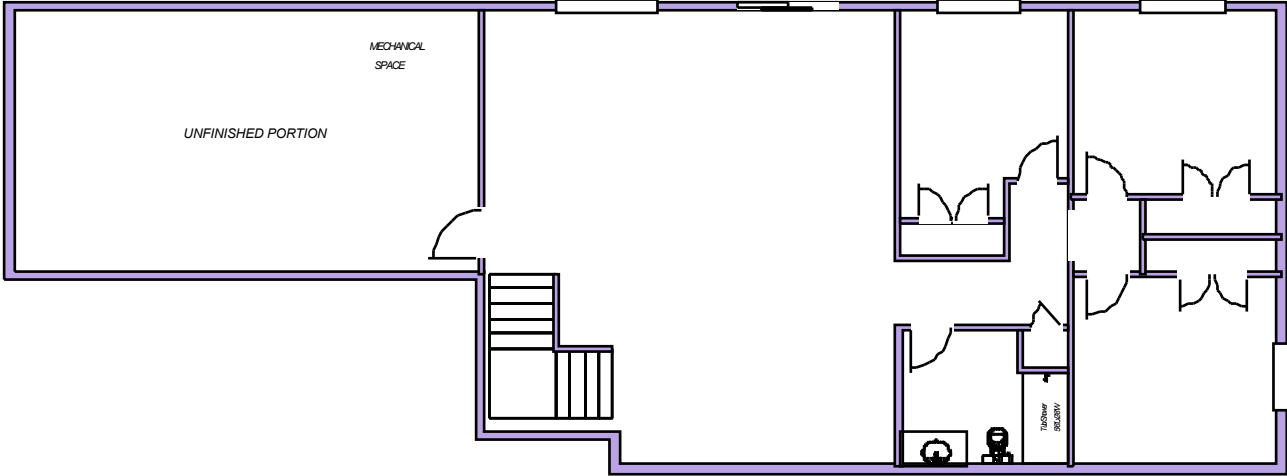

MYG, INC.
SLEEPING GIANT, walk-out basement
approx. 1846 sqft

*Basement:
Finished/Unfinished options
potential of 3 additional bedrooms, 1 bath*